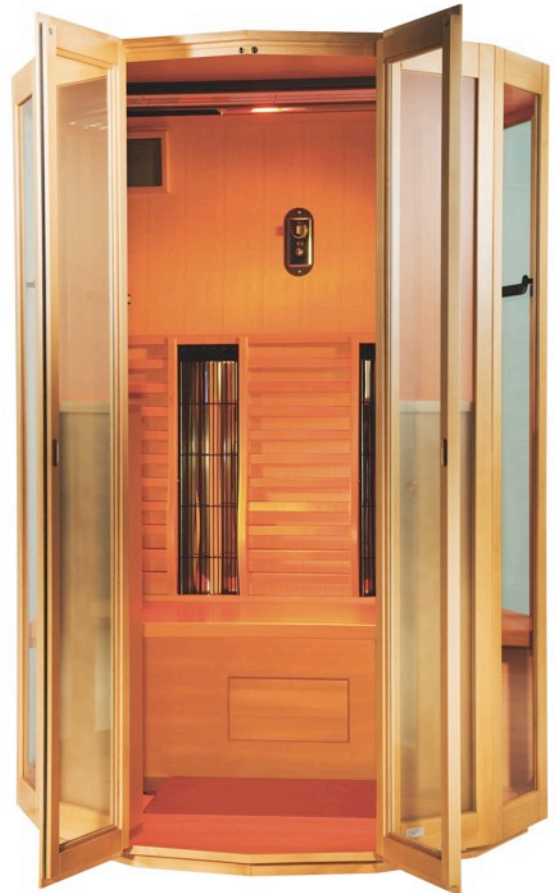

Rondo 2

www.infraredcabins.com
07781 132 723

Designed for ultimate serenity. An attractive model that looks good in any setting — excellent, exclusive, luxurious. This fabulous family and commercial cabin is built for 1-2 persons and is made from selected beech wood. The Rondo 2 is available in two versions — standard; wall-mounted or optional; fully circular for freestanding installation.

Standard features include:

- Full length safety glass panels
- Fully lacquered interior
- Fully interlocking construction
- Lifetime warranty on all heaters
- durilam™ panels
- Infrared elements with automatic timer

Number of people	1-2
Output	1,540 kW
Power supply	220-240 V
Cabin Material	Beech

	LavaTech Infrared	✓
	Music therapy	✓
	Full Spectrum Sunlight	✓
	Aroma therapy (4 Oils)	✓
	Colour therapy	✓
	Ergonomic foot rest	✓
	Infrared foot mat	optional
	Thermometer	✓

Width	142 cm
Depth (wall mounted)	117 cm
Depth (free-standing)	142 cm
Height	194 cm
Electrical Warranty (excl. music system)	8 years
Assembling	optional